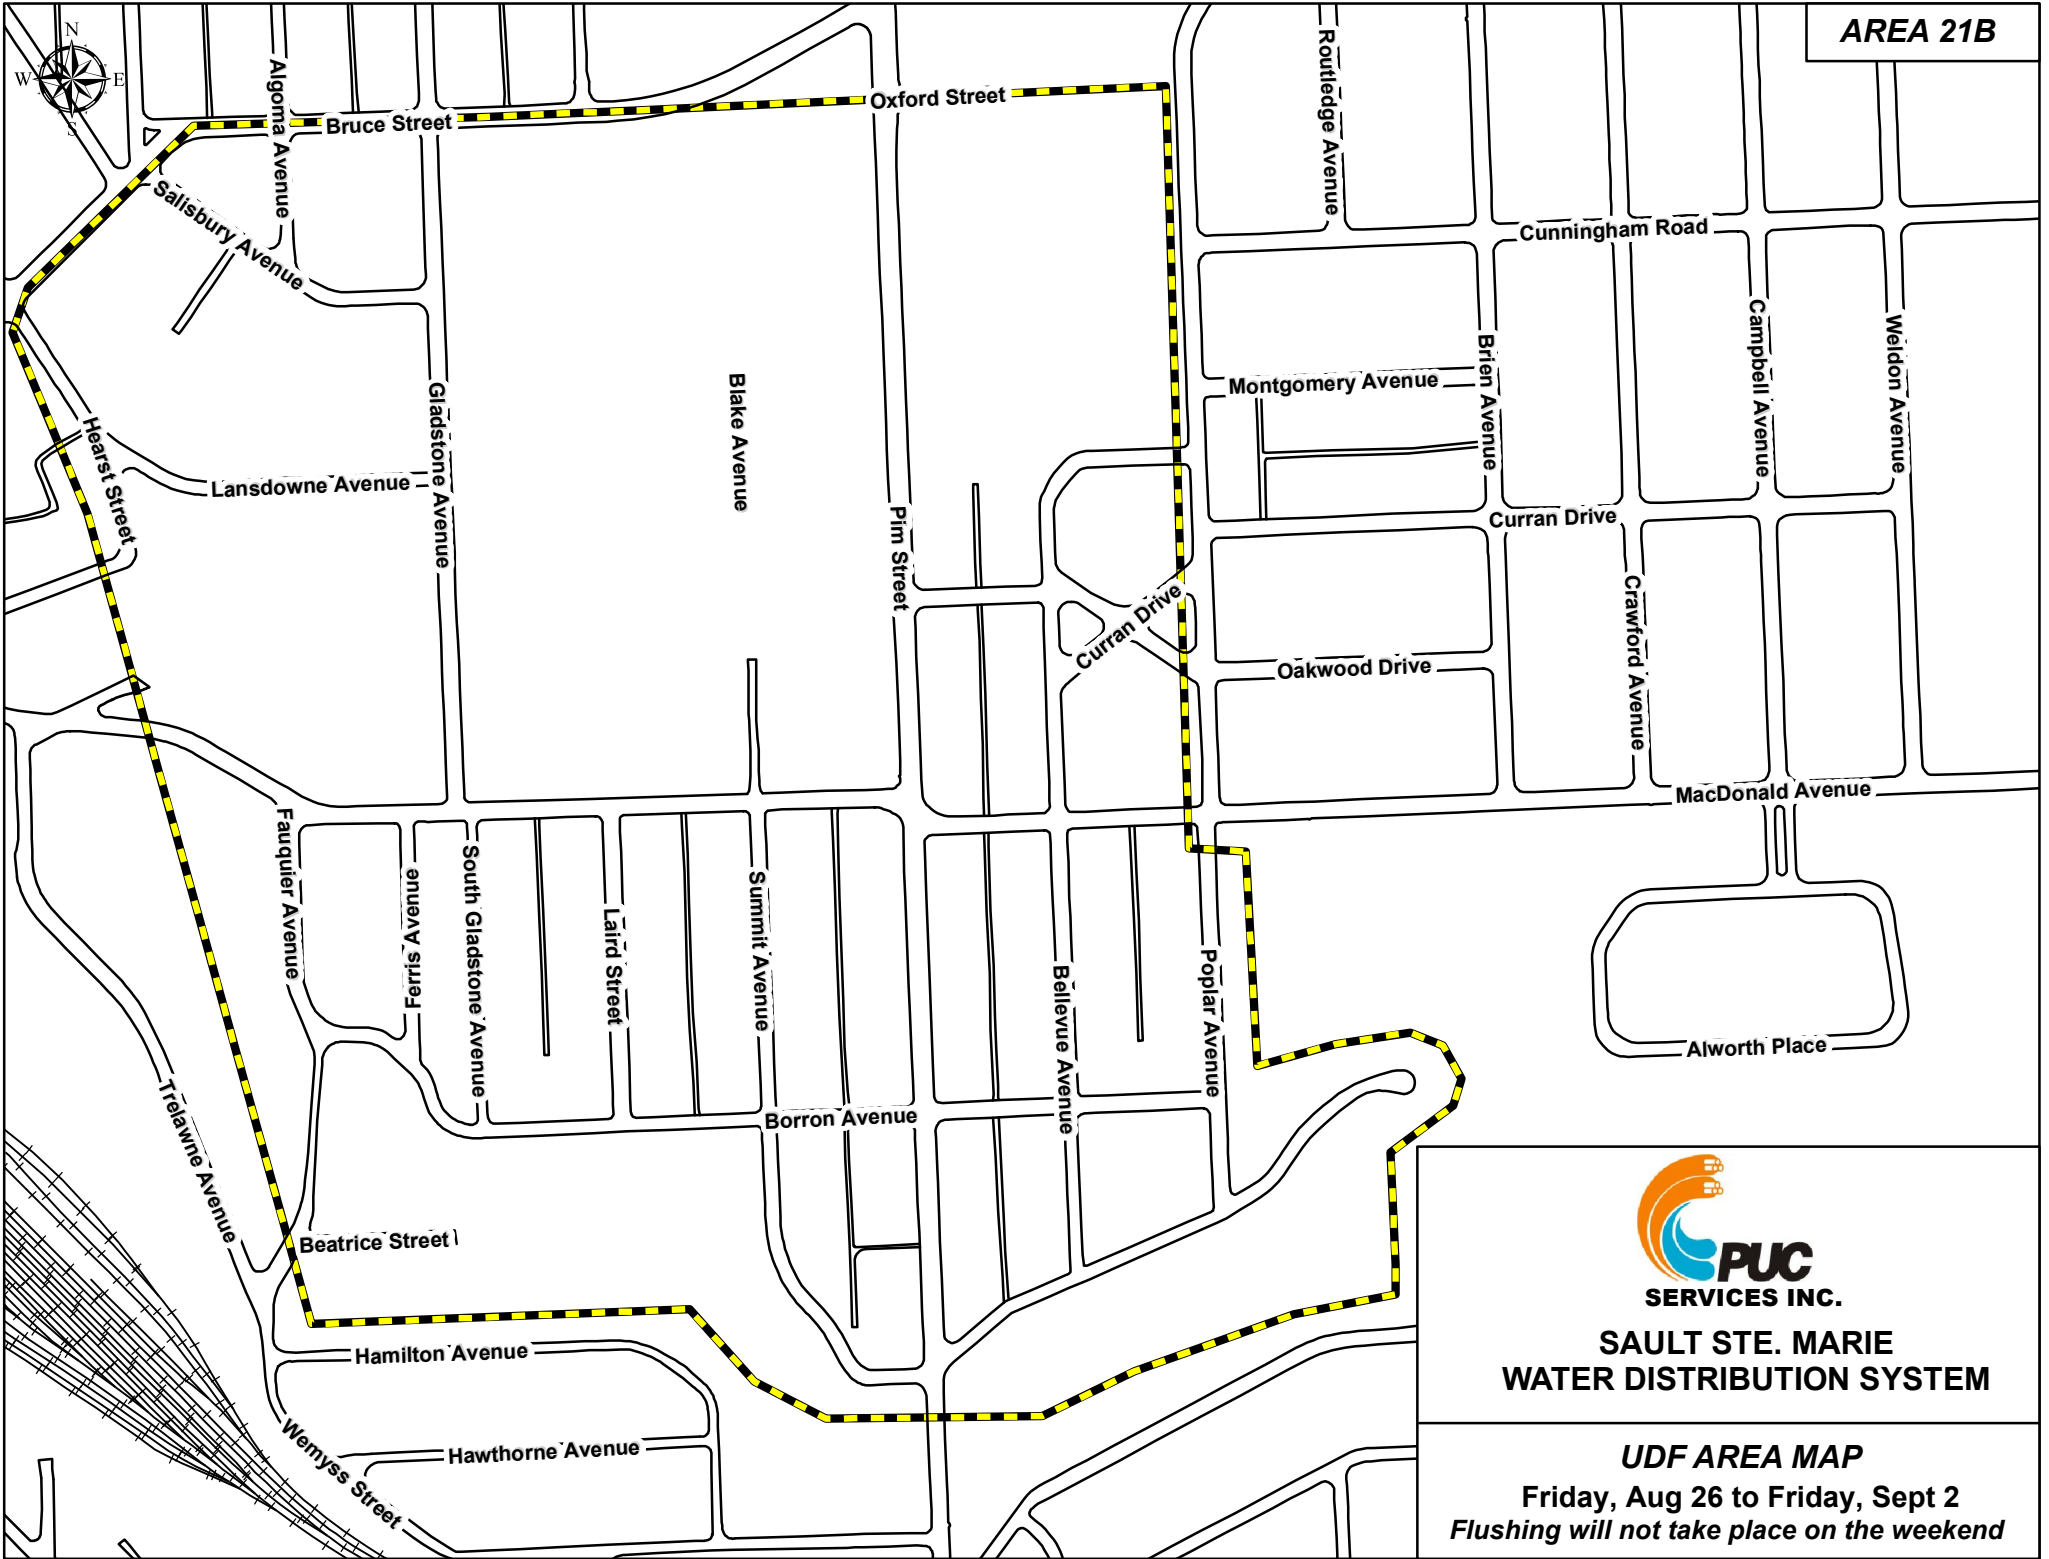

AREA 21B

**SAULT STE. MARIE
WATER DISTRIBUTION SYSTEM**

UDF AREA MAP

**Friday, Aug 26 to Friday, Sept 2
Flushing will not take place on the weekend**

St
St